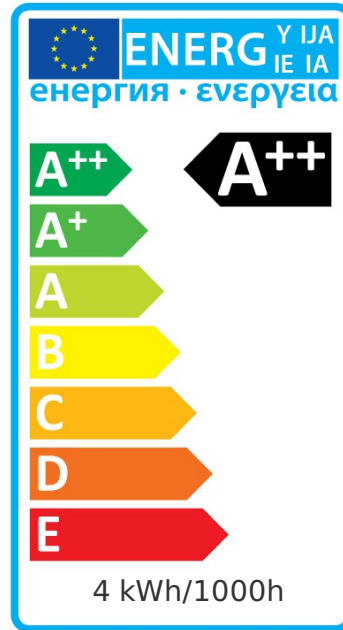

British Electric Lamps Limited

Looking to the future...

4W LED Filament Candle - SBC, Clear, 2700K

Details

Product Code	05023
Volts	240
Watts	4
Cap Type	SBC/B15
Colour / Finish	Clear
Colour Temp (K)	2700
Lumens	470
Energy Rating	A++
Burn Hours	15000
Dimmable?	No
Box Qty	10
MOQ	1
Height (mm)	98
Diameter (mm)	35
CRI (ra)	80+
Switching Cycles	8000
Energy Consumption (kWh/1000h)	4
Driver Required	No
Ballast required	No
Transformer Required	No
Barcode	5013588050232
Inner Quantity	10
Outer Box Qty	100